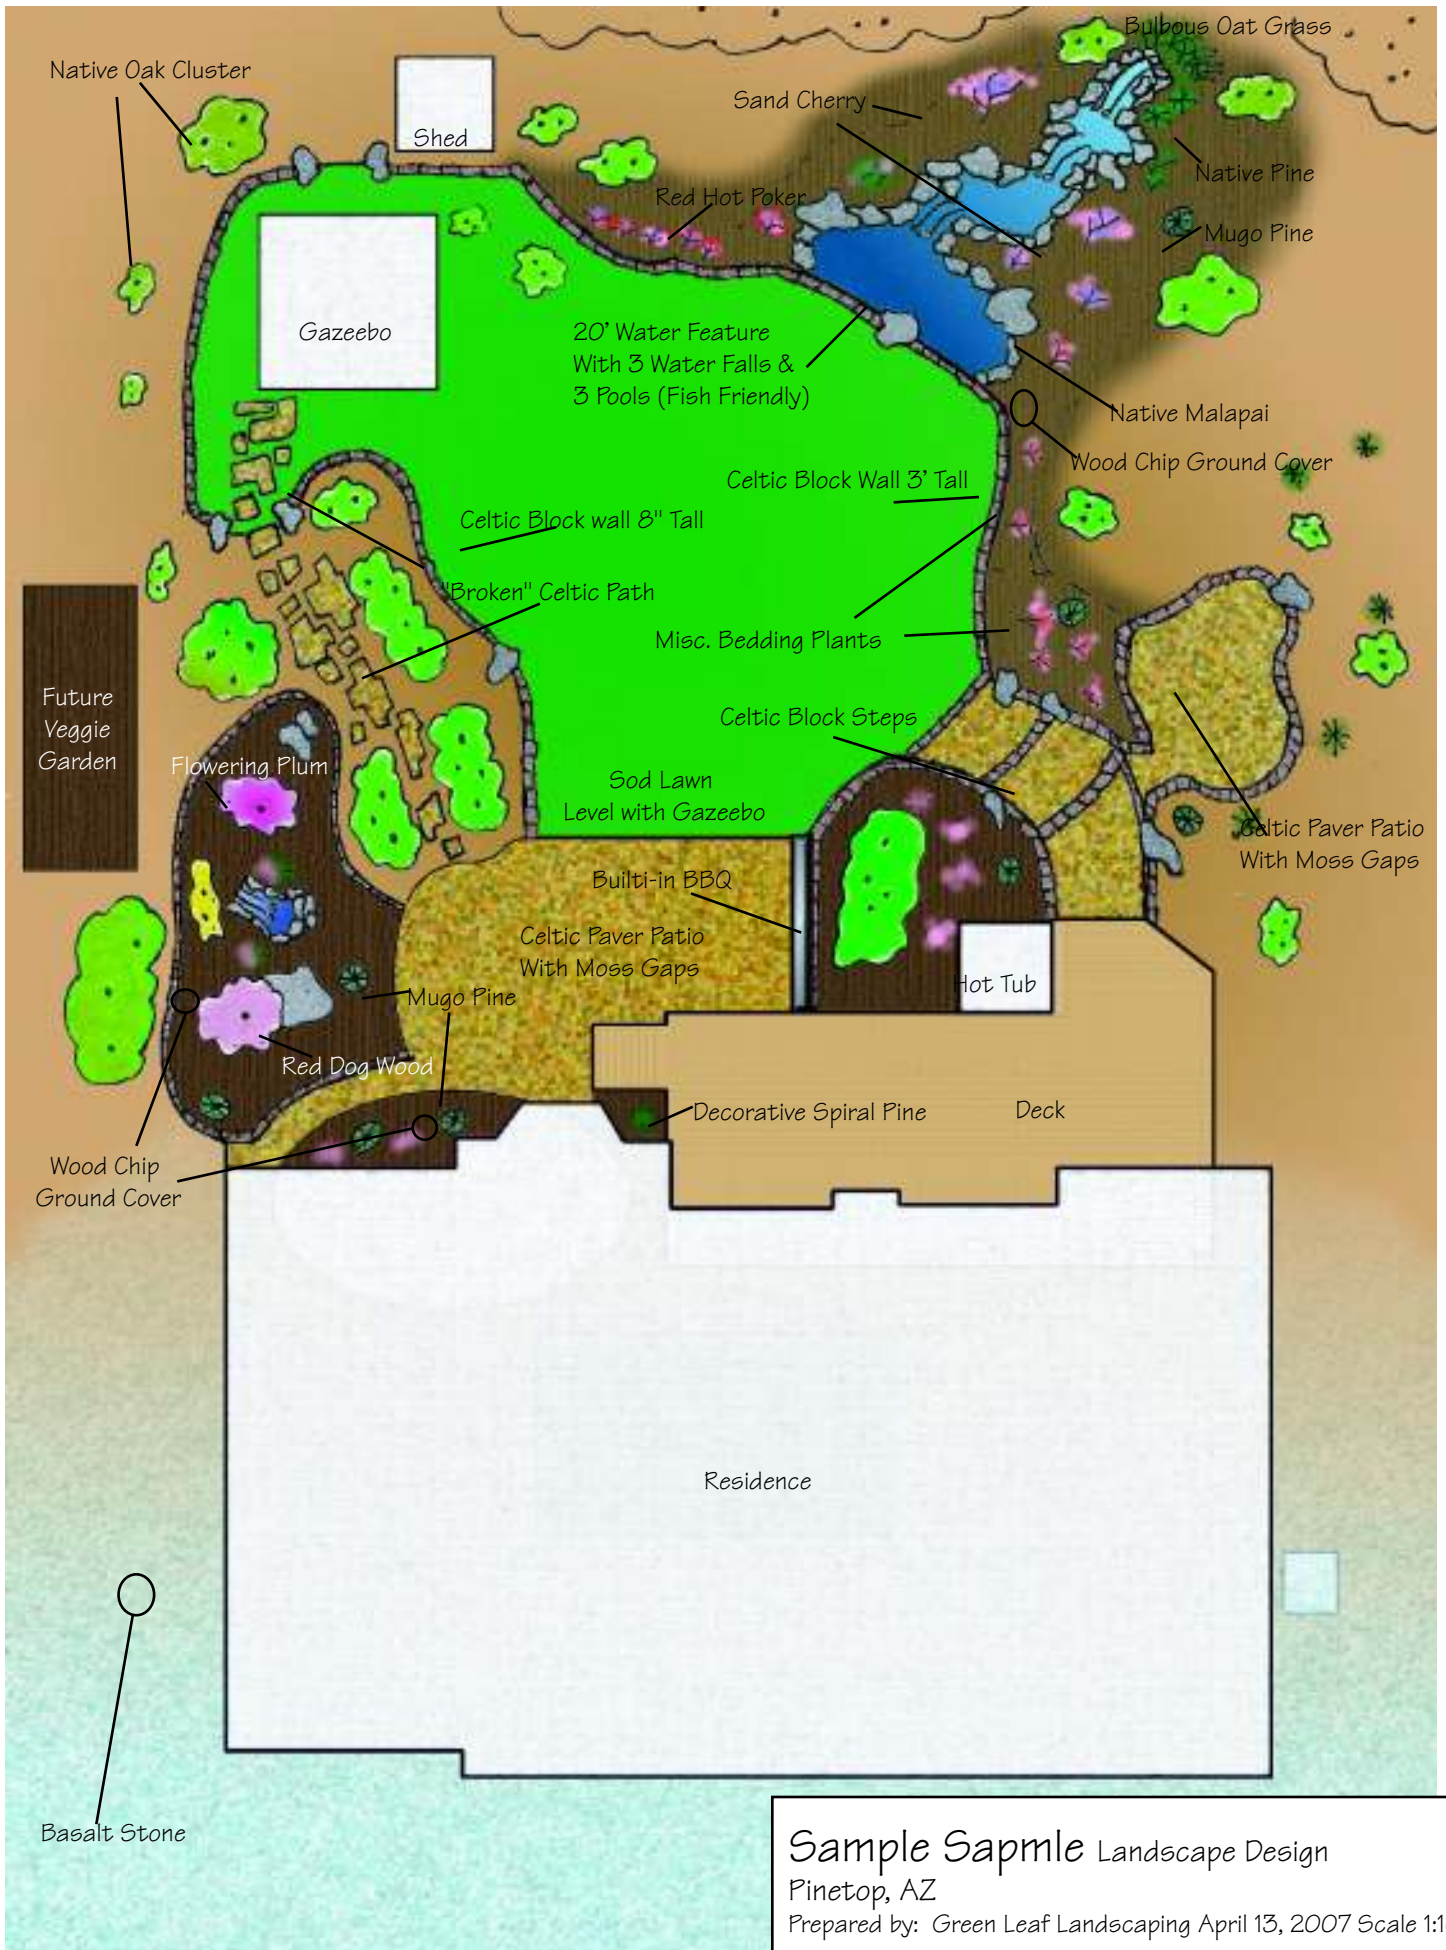

Sample Sample Landscape Design
Pinetop, AZ
Prepared by: Green Leaf Landscaping April 13, 2007 Scale 1:10

Sample Sapmle Landscape Design
 Pinetop, AZ
 Prepared by: Green Leaf Landscaping April 13, 2007 Scale 1:10

Sample Sample Lighting Diagram

Pinetop, AZ

Prepared by: Green Leaf Landscaping April 13, 2007 Scale 1:10

Suggested Plant List

Trees

- Flowering Plum
- Red Dog Wood
- Quaking Aspen

Shrubs

- Sand Cherry
- Mugo Pine
- Austrian Pine
- Blue Spruce
- Red Hot Poker

Grasses

- Fescue/Blue Grass Mixture Sod
- Bulbous Oat Grass (Ornamental)

Ground Cover

- Moss Rose
- Vinca Minor (Perrywinkle)

Bedding Plants

- Snap Dragon
- Flox
- Lilly
- Impatien
- Gerbera

Sample Sample Plant List

Pinetop, AZ

Prepared by: Green Leaf Landscaping April 13, 2007 Scale 1:10